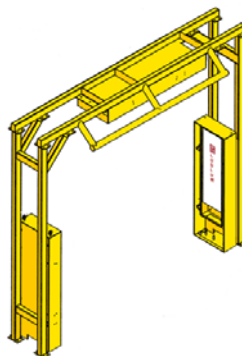

MODELS 4525 Series Included Accessories

- Remote light indicators with reset and 100' cable

Part No.: 4511-207

MODELS 4525 Series Optional Accessories

• **Camera**
Part No.: 2311120

• **Strobe/horn w/ 50' cable**
Part No.: 4384-880

• **Camera Housing**
Part No.: 21-9068

• **Model 4525 Series
2 Detector Stand Set**
Part No.: 4384-850

• **Model 4525 Series
3 Detector Stand Set**
Part No.: 4384-1003

• **Model 4525 Series
4 Detector Stand Set**
Part No.: 4384-849