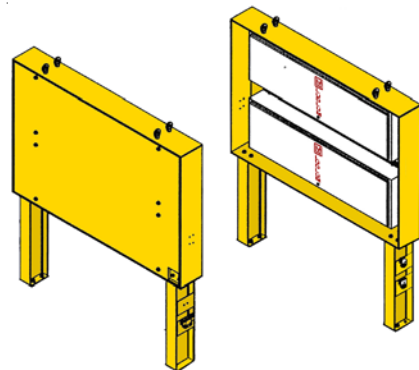

MODELS 4525 Series Included Accessories

- Remote light indicators with reset and 100' cable

Part No.: 4511-207

MODELS 4525 Series Optional Accessories

• **Camera**
Part No.: 2311120

• **Strobe/horn w/ 50' cable**
Part No.: 4384-880

• **Camera Housing**
Part No.: 21-9068

• **Model 4525 Series
2 Detector Stand Set**
Part No.: 4384-850

• **Model 4525 Series
3 Detector Stand Set**
Part No.: 4384-1003

• **Model 4525 Series
4 Detector Stand Set**
Part No.: 4384-849